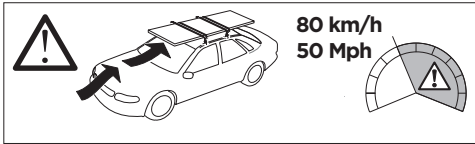

ISO 11154-E

This kit is only for vehicles with fixpoint mounting.

062 x2

M6x53 mm  
54704 x2

Safety

116 x2

004 x4

5 mm  
30113 x1