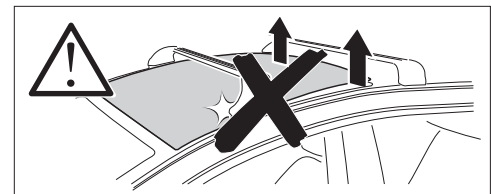

1

Kit 186071

LAND ROVER Range Rover Sport, 5-dr SUV, 14-

ISO 11154-E

This kit is only for vehicles with flush railing.

1 KIT

O31 x4 O29 x4 O17 x4 Spare Part 54201 x4

Max: 75 kg / 165 lbs

Max 130 km/h / 80 Mph

2 FOOT PACK

THULE x4 x2 4 Nm x1

80 km/h / 50 Mph

1 KIT + **2 FOOT PACK**

1 Evo Edge

2

3