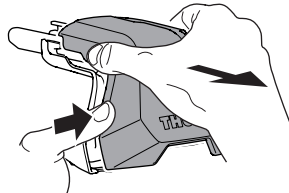

1

Kit 145012

LAND ROVER Range Rover Evoque, 5-dr SUV, 11-18 / *12-18

*North America

ISO 11154-E

1 KIT

2 FOOT PACK

1

x4

Evo

Edge

2

x4

3

x4

THULE WingBar Evo	THULE WingBar Edge	THULE WingBar	THULE SquareBar Evo	Evo X (scale)	Edge X (scale)
LAND ROVER Range Rover Evoque, 5-dr SUV, 11-18 / *12-18				48,5	R
THULE ProBar Evo	THULE SlideBar Evo				X (mm/inch)
LAND ROVER Range Rover Evoque, 5-dr SUV, 11-18 / *12-18				1136 mm / 44 3/4"	

	W (mm/inch)	Z (mm/inch)
LAND ROVER Range Rover Evoque, 5-dr SUV, 11-18 / *12-18	720 mm / 28 3/4"	260 mm / 10 1/4"