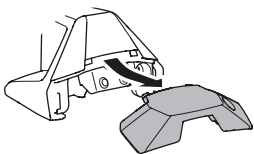

1

Kit 145012

LAND ROVER Range Rover Evoque, 5-dr SUV, 11-18 / *12-18

*North America

ISO 11154-E

1 KIT

2 FOOT PACK

1

x4

Evo

Edge

2

x4

3

x4

THULE WingBar Evo	THULE WingBar Edge	THULE WingBar	THULE SquareBar Evo	Evo X (scale)	Edge X (scale)
LAND ROVER Range Rover Evoque, 5-dr SUV, 11-18 / *12-18				48,5	R
THULE ProBar Evo	THULE SlideBar Evo				X (mm/inch)
LAND ROVER Range Rover Evoque, 5-dr SUV, 11-18 / *12-18				1136 mm / 44 3/4"	

	W (mm/inch)	Z (mm/inch)
LAND ROVER Range Rover Evoque, 5-dr SUV, 11-18 / *12-18	720 mm / 28 3/4"	260 mm / 10 1/4"