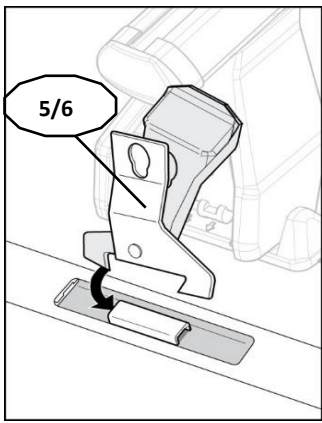

2

3

x4

4

Front	Rear
5	6
	
5	
4X	

5

MANUAL DELTA

FIXING KIT OMEGA