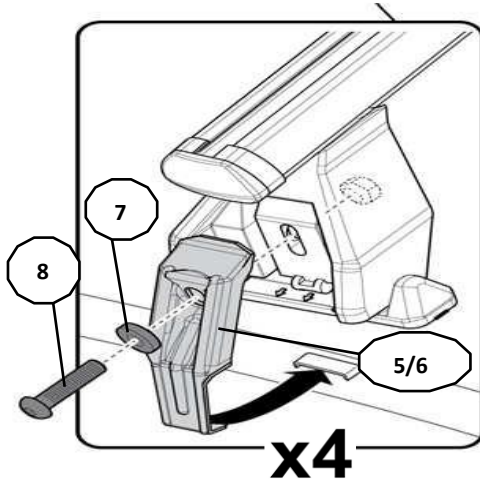

Front	Rear
5	6
8	
4X	

MANUAL OMEGA