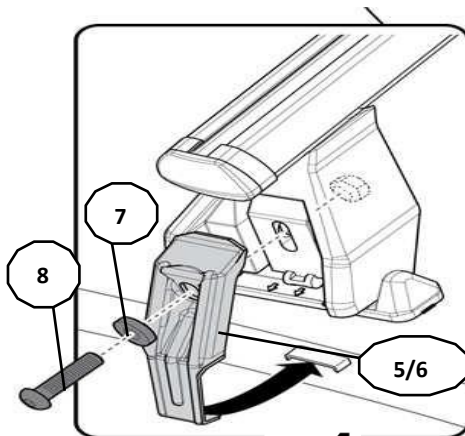

FIXING KIT DELTA

1

MANUFACTURER	MODEL CAR	DOORS	MODEL YEAR	D1	D2
SUZUKI	Baleno	5	15>19	6,3	5,1
SUZUKI	S-Cross	5	16>	6,7	4,1

2

Front

Rear

3

x4

4

x4

Front	Rear
5	6

8
4X

MANUAL DELTA

FIXING KIT OMEGA

2

MANUFACTURER	MODEL CAR	DOORS	MODEL YEAR	D1	D2
SUZUKI	Baleno	5	15>19	6,3	5,1
SUZUKI	S-Cross	5	16>	6,7	4,1