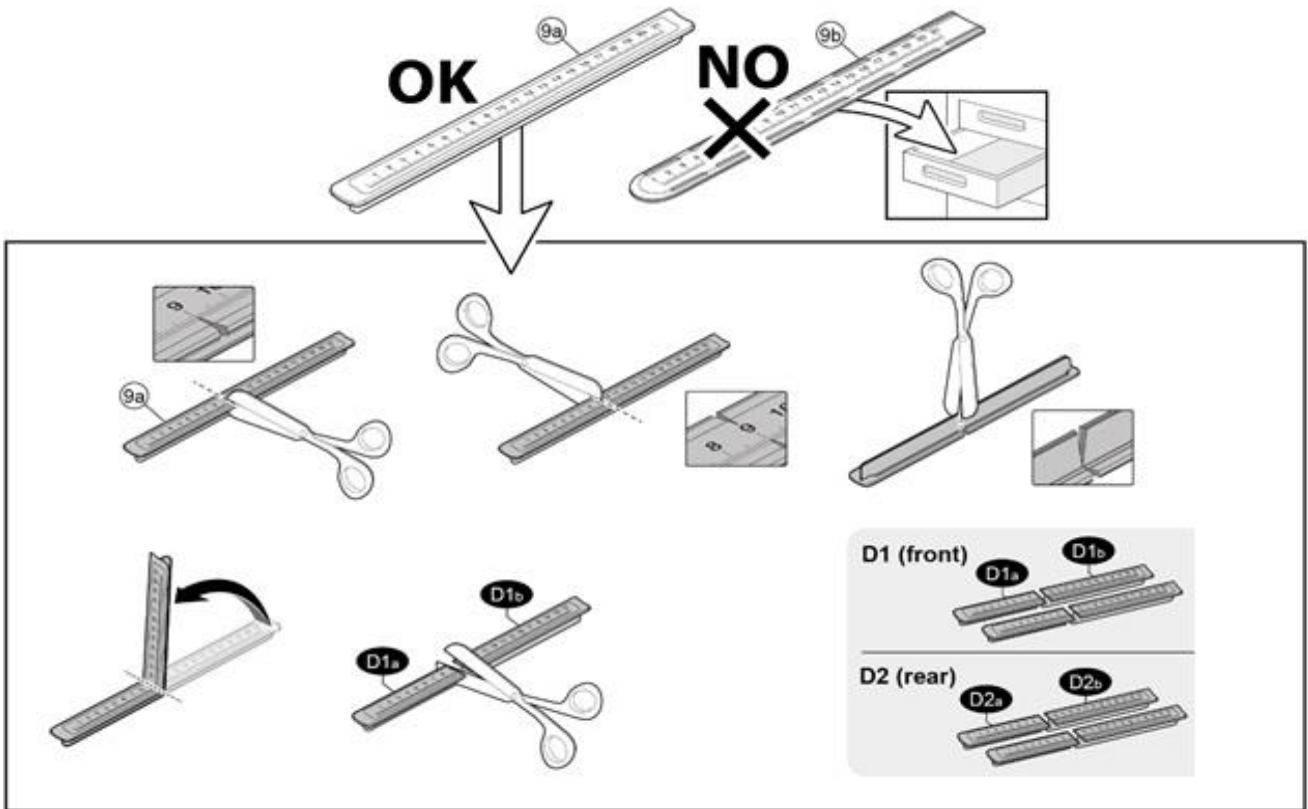

FIXING KIT DELTA

1

MANUFACTURER	MODEL CAR	DOORS	MODEL YEAR	D1	D2
SUZUKI	Baleno	5	15>19	6,3	5,1
SUZUKI	S-Cross	5	16>	6,7	4,1

2

Front

Rear

3

x4

4

x4

Front	Rear
5	6

8
4X

MANUAL DELTA

FIXING KIT OMEGA

2

MANUFACTURER	MODEL CAR	DOORS	MODEL YEAR	D1	D2
SUZUKI	Baleno	5	15>19	6,3	5,1
SUZUKI	S-Cross	5	16>	6,7	4,1