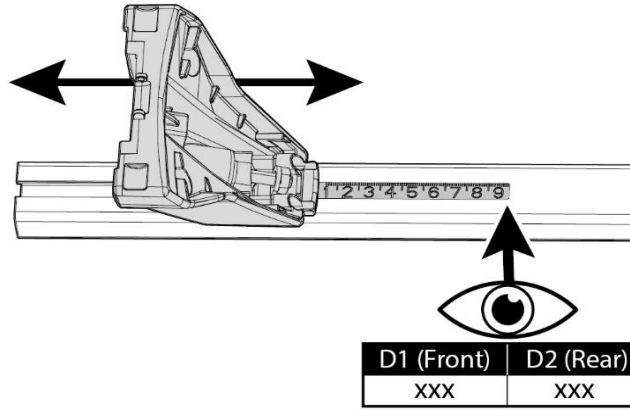

FIXING KIT DELTA

1

MANUFACTURER	MODEL CAR	DOORS	MODEL YEAR	D1	D2
SUZUKI	Baleno	5	15>19	6,3	5,1
SUZUKI	S-Cross	5	16>	6,7	4,1

2

Front

Rear

3

x4

4

x4

Front	Rear
5	6

8
4X

MANUAL DELTA

FIXING KIT OMEGA

2

MANUFACTURER	MODEL CAR	DOORS	MODEL YEAR	D1	D2
SUZUKI	Baleno	5	15>19	6,3	5,1
SUZUKI	S-Cross	5	16>	6,7	4,1