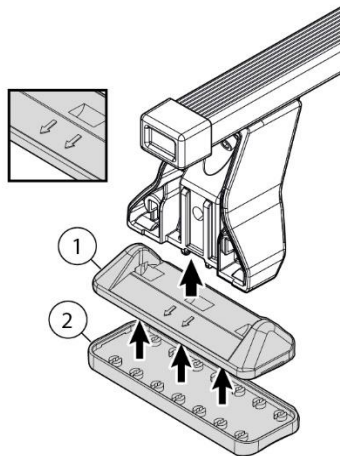

4

x4

Front	Rear
5	6

8
4X

MANUAL DELTA

FIXING KIT OMEGA

2

MANUFACTURER	MODEL CAR	DOORS	MODEL YEAR	D1	D2
SUZUKI	Baleno	5	15>19	6,3	5,1
SUZUKI	S-Cross	5	16>	6,7	4,1

3

4

Front	Rear
5	6
	
8	
4X	

MANUAL OMEGA

NOTE:
