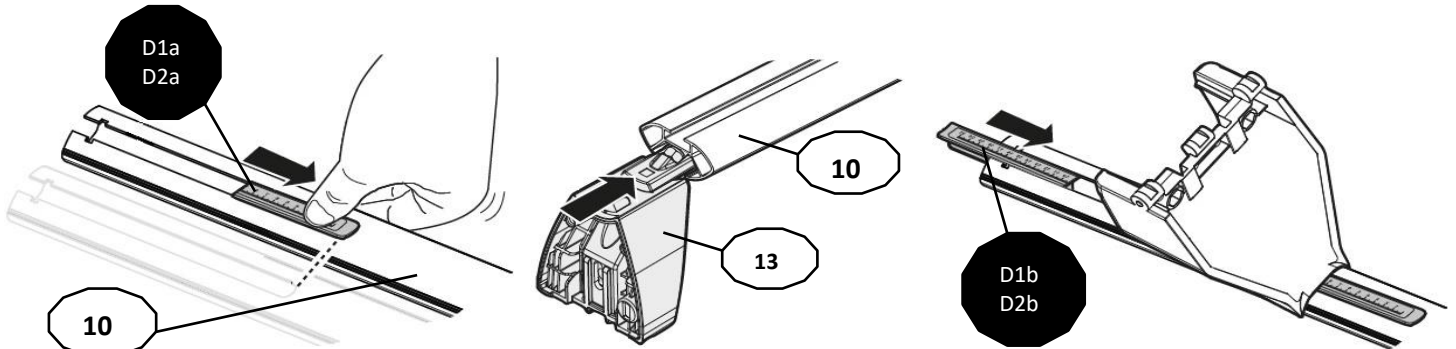

FIXING KIT DELTA

1

MANUFACTURER	MODEL CAR	DOORS	MODEL YEAR	D1	D2
SUZUKI	Baleno	5	15>19	6,3	5,1
SUZUKI	S-Cross	5	16>	6,7	4,1

2

Front

Rear

3

x4

4

x4

Front	Rear
5	6

8
4X

MANUAL DELTA

FIXING KIT OMEGA

2

MANUFACTURER	MODEL CAR	DOORS	MODEL YEAR	D1	D2
SUZUKI	Baleno	5	15>19	6,3	5,1
SUZUKI	S-Cross	5	16>	6,7	4,1