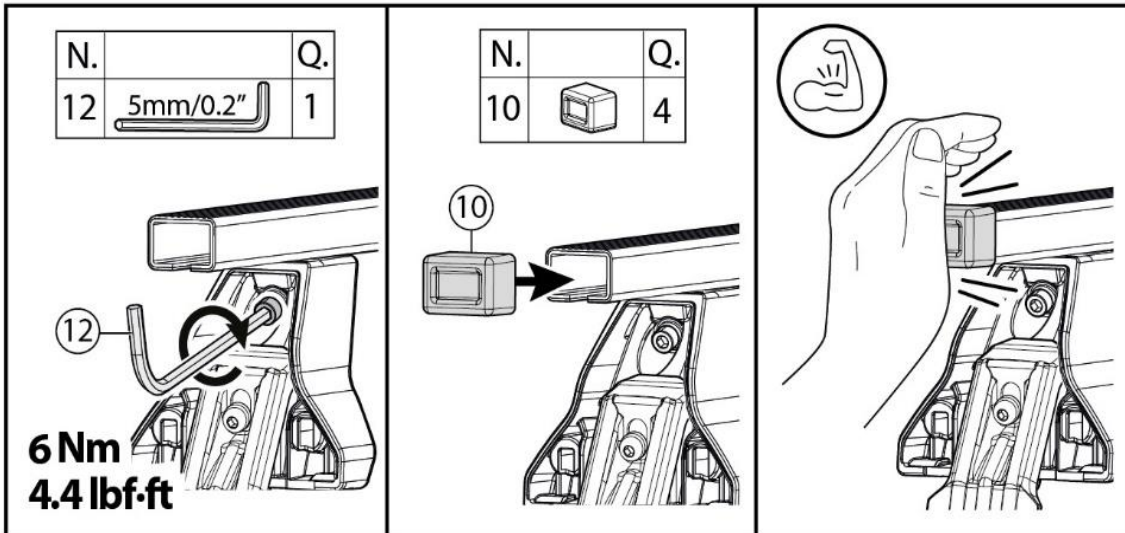

MANUFACTURER	MODEL CAR	DOORS	MODEL YEAR	D1	D2
SUZUKI	Baleno	5	15>19	6,3	5,1
SUZUKI	S-Cross	5	16>	6,7	4,1

3

4