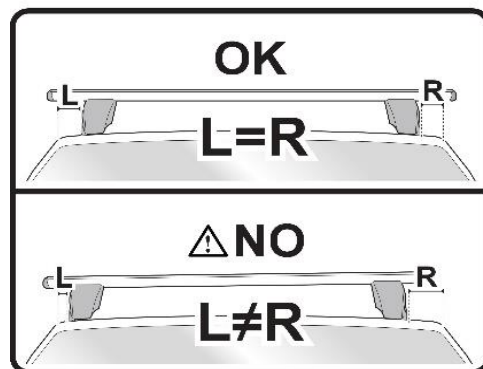

FIXING KIT DELTA

1

MANUFACTURER	MODEL CAR	DOORS	MODEL YEAR	D1	D2
SUZUKI	Jimny	3	18>	10,4	10,2

2

Front 5	Rear 6
12 2X	12 2X

OR

MANUFACTURER	MODEL CAR	DOORS	MODEL YEAR	A1 cm	A2 cm	A1 in	A2 in
SUZUKI	Jimny	3	18>	27	39	10,6	15,4

MANUAL DELTA

FIXING KIT OMEGA

2

MANUFACTURER	MODEL CAR	DOORS	MODEL YEAR	D1	D2
SUZUKI	Jimny	3	18>	10,4	10,2

3

4

5

MANUAL OMEGA