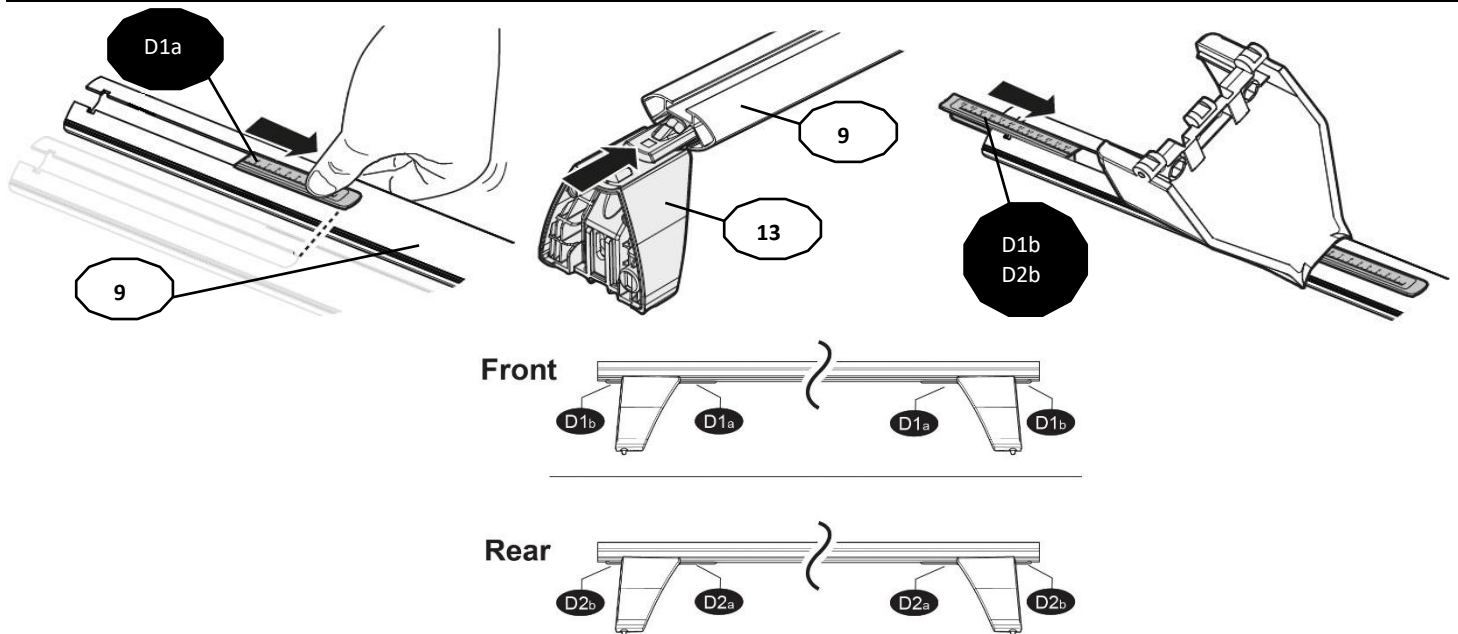

FIXING KIT DELTA

1

MANUFACTURER	MODEL CAR	DOORS	MODEL YEAR	D1	D2
SUZUKI	Jimny	3	18>	10,4	10,2

2

Front 5	Rear 6
12 2X	12 2X

OR

MANUFACTURER	MODEL CAR	DOORS	MODEL YEAR	A1 cm	A2 cm	A1 in	A2 in
SUZUKI	Jimny	3	18>	27	39	10,6	15,4

MANUAL DELTA

FIXING KIT OMEGA

2

MANUFACTURER	MODEL CAR	DOORS	MODEL YEAR	D1	D2
SUZUKI	Jimny	3	18>	10,4	10,2

3

4

5

MANUAL OMEGA