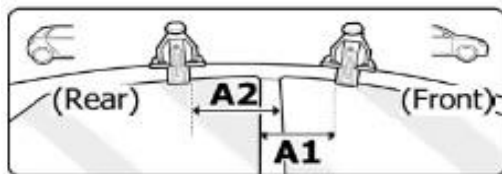

FIXING KIT DELTA

1

MANUFACTURER	MODEL CAR	DOORS	MODEL YEAR	D1	D2
SUZUKI	Jimny	3	18>	10,4	10,2

2

Front 5	Rear 6
12 2X	12 2X

OR

MANUFACTURER	MODEL CAR	DOORS	MODEL YEAR	A1 cm	A2 cm	A1 in	A2 in
SUZUKI	Jimny	3	18>	27	39	10,6	15,4