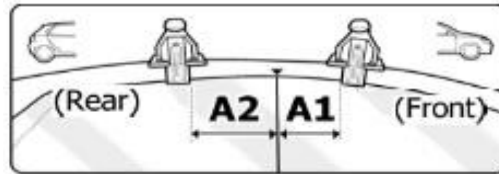

FIXING KIT DELTA

1

MANUFACTURER	MODEL CAR	DOORS	MODEL YEAR	D1	D2
SUZUKI	Jimny	3	18>	10,4	10,2

2

Front 5	Rear 6
12 2X	12 2X

OR

MANUFACTURER	MODEL CAR	DOORS	MODEL YEAR	A1 cm	A2 cm	A1 in	A2 in
SUZUKI	Jimny	3	18>	27	39	10,6	15,4