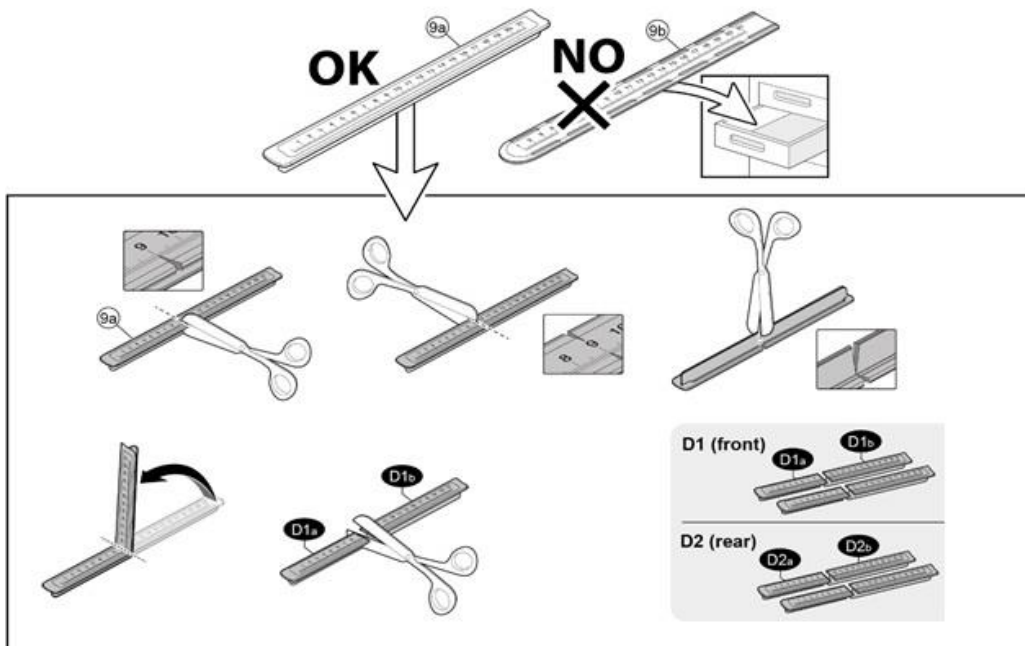

FIXING KIT DELTA

1

MANUFACTURER	MODEL CAR	DOORS	MODEL YEAR	D1	D2
SUZUKI	Jimny	3	18>	10,4	10,2

2

Front 5	Rear 6
12 2X	12 2X

OR

MANUFACTURER	MODEL CAR	DOORS	MODEL YEAR	A1 cm	A2 cm	A1 in	A2 in
SUZUKI	Jimny	3	18>	27	39	10,6	15,4

MANUAL DELTA

FIXING KIT OMEGA

2

MANUFACTURER	MODEL CAR	DOORS	MODEL YEAR	D1	D2
SUZUKI	Jimny	3	18>	10,4	10,2

3

4

5

MANUAL OMEGA