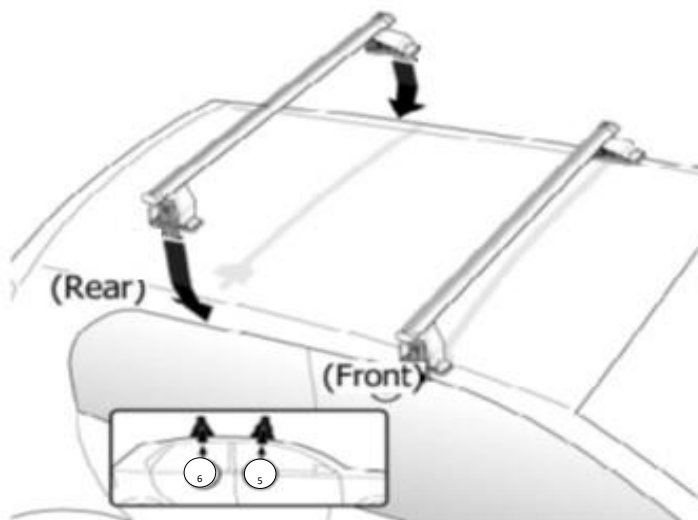

FIXING KIT DELTA

1

MANUFACTURER	MODEL CAR	DOORS	MODEL YEAR	D1	D2
SUZUKI	Jimny	3	18>	10,4	10,2

2

Front 5	Rear 6
12 2X	12 2X

OR

MANUFACTURER	MODEL CAR	DOORS	MODEL YEAR	A1 cm	A2 cm	A1 in	A2 in
SUZUKI	Jimny	3	18>	27	39	10,6	15,4

MANUAL DELTA

FIXING KIT OMEGA

2

MANUFACTURER	MODEL CAR	DOORS	MODEL YEAR	D1	D2
SUZUKI	Jimny	3	18>	10,4	10,2

3

4

5

MANUAL OMEGA