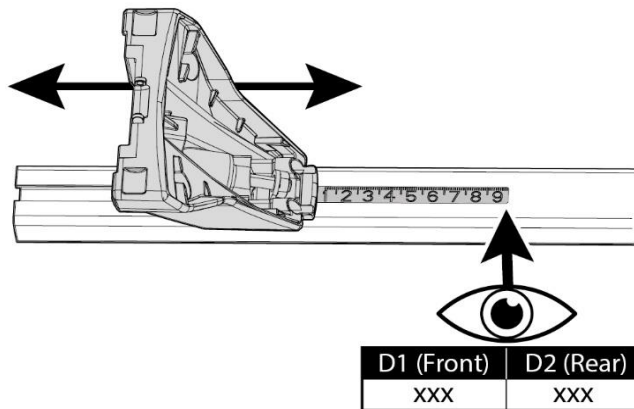

FIXING KIT DELTA

1

MANUFACTURER	MODEL CAR	DOORS	MODEL YEAR	D1	D2
SUZUKI	Jimny	3	18>	10,4	10,2

2

Front 5	Rear 6
12 2X	12 2X

OR

MANUFACTURER	MODEL CAR	DOORS	MODEL YEAR	A1 cm	A2 cm	A1 in	A2 in
SUZUKI	Jimny	3	18>	27	39	10,6	15,4

MANUAL DELTA

FIXING KIT OMEGA

2

MANUFACTURER	MODEL CAR	DOORS	MODEL YEAR	D1	D2
SUZUKI	Jimny	3	18>	10,4	10,2

3

4

5

MANUAL OMEGA