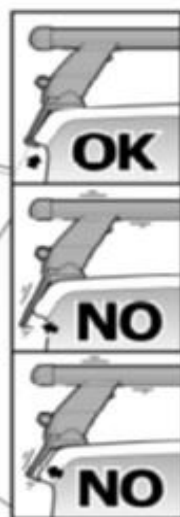

FIXING KIT DELTA

1

MANUFACTURER	MODEL CAR	DOORS	MODEL YEAR	D1	D2
SUZUKI	Jimny	3	18>	10,4	10,2

2

Front 5	Rear 6
12 2X	12 2X

OR

MANUFACTURER	MODEL CAR	DOORS	MODEL YEAR	A1 cm	A2 cm	A1 in	A2 in
SUZUKI	Jimny	3	18>	27	39	10,6	15,4