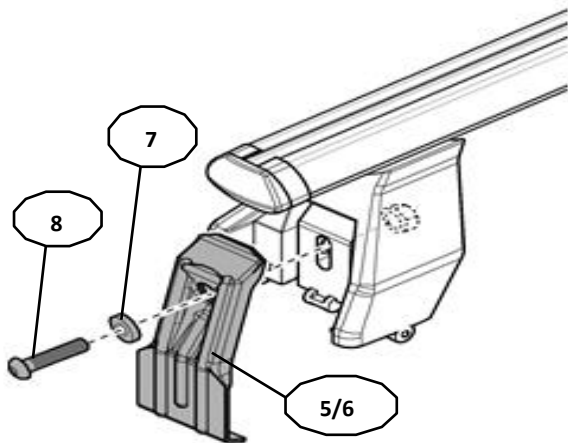

FIXING KIT DELTA

1

MANUFACTURER	MODEL CAR	DOORS	MODEL YEAR	D1	D2
SUZUKI	Jimny	3	18>	10,4	10,2

2

Front 5	Rear 6
12 2X	12 2X

OR

MANUFACTURER	MODEL CAR	DOORS	MODEL YEAR	A1 cm	A2 cm	A1 in	A2 in
SUZUKI	Jimny	3	18>	27	39	10,6	15,4

MANUAL DELTA

FIXING KIT OMEGA

2

MANUFACTURER	MODEL CAR	DOORS	MODEL YEAR	D1	D2
SUZUKI	Jimny	3	18>	10,4	10,2

3

4

5

MANUAL OMEGA